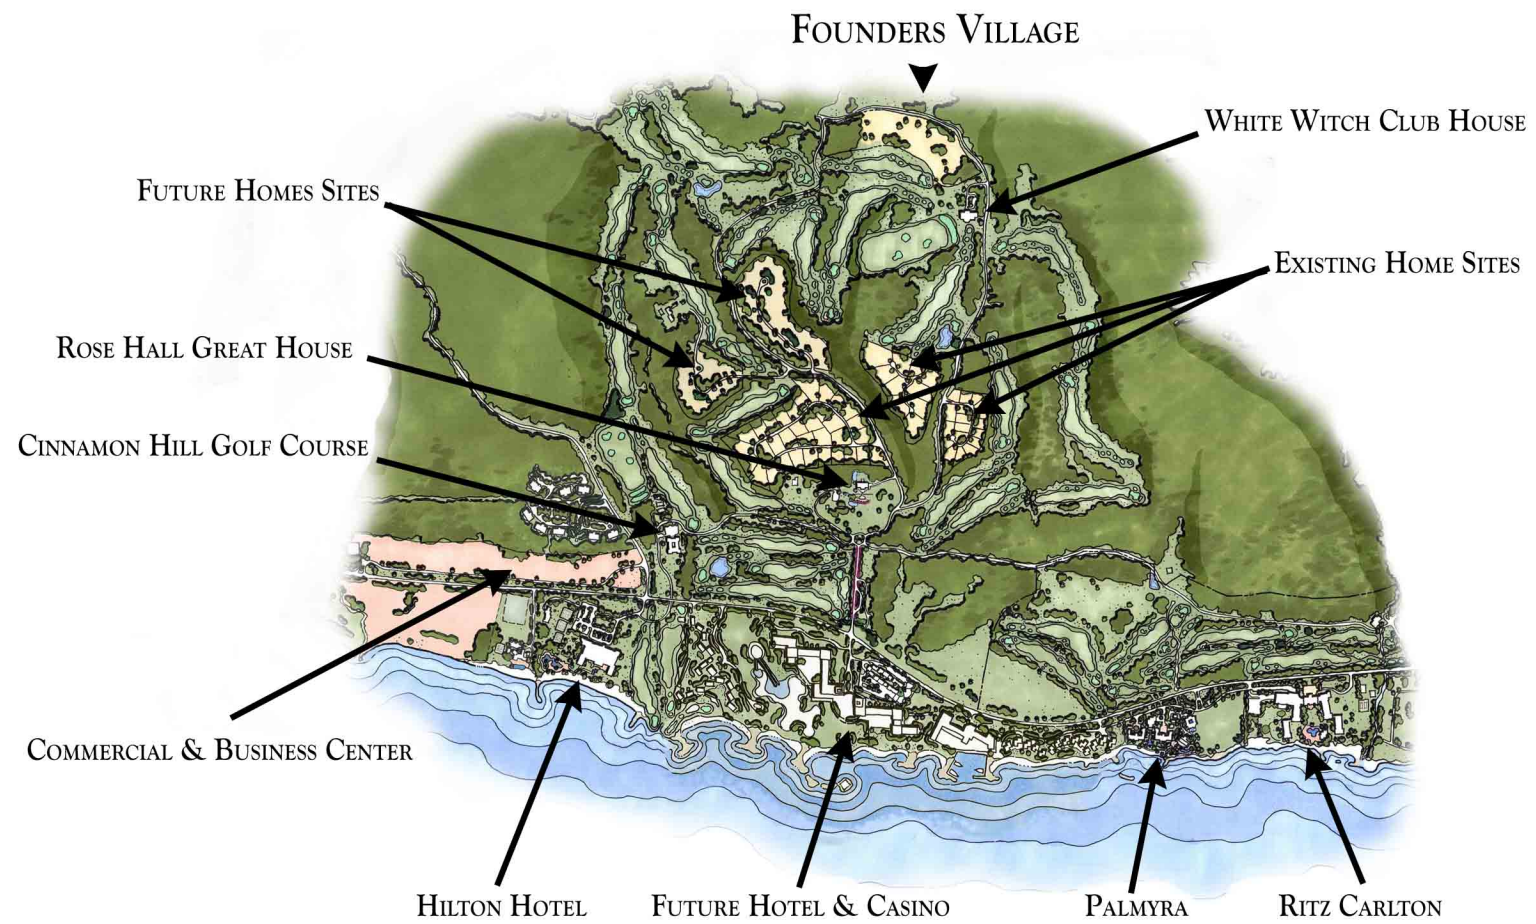

FEATURES

- Founders Village combines breath-taking panoramic views of the Caribbean Sea with the lush landscapes of two championship golf courses
- Located 550 feet above turquoise waters on gently sloping land; sited directly above the 18th hole of the Ritz-Carlton's von Hagge-designed White Witch Golf Course
- Large lots situated on 3 to 4 acres offer additional privacy and building opportunities
- Gated community with continual security and internal private roadways
- Within walking distance to amenities at the White Witch Clubhouse
- Architectural Review Board and Homeowners Association ensure community integrity
- Two lots currently available - please contact for pricing

Founders Village

AT ROSE HALL

ROSE HALL DEVELOPMENTS LTD., ROSE HALL P.O. 1, (ST. JAMES), JAMAICA W.I.
PHONE: (876) 953-2341 / 953-3855 / 953-2456 • FAX (876) 953-2160
E-MAIL MICHAELROLLINS@ROSEHALL.COM • WEBSITE: WWW.ROSEHALL.COM